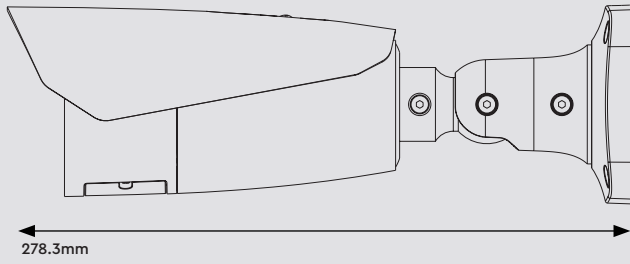

## Interface

<b>Network</b>	RJ45
<b>Video Output</b>	CVBS output (BNC x1)
<b>Audio</b>	1CH audio input, 1CH audio output
<b>Alarm</b>	1CH alarm input, 1CH alarm output
<b>Storage</b>	Built-in micro SD card slot, up to 256GB
<b>Hardware Reset</b>	Yes

## Others

<b>Ingress Protection</b>	IP67
<b>Power Supply</b>	DC12V / PoE
<b>Power Consumption</b>	< 12W
<b>Operating Environment</b>	- 30 °C ~ 60°C (-22°F~140°F) Humidity: Less than 95% (Non-condensing)
<b>Dimensions</b>	278.3 × 100.2 × 88.7 mm
<b>Weight</b>	Approx. 1.04 Kg
<b>Installation</b>	Ceiling mounting, wall mounting

## Dimensions

---