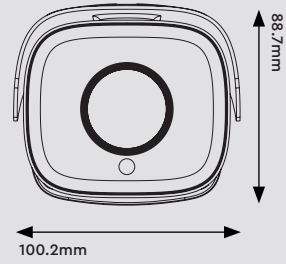

## Others

<b>Ingress Protection</b>	IP67
<b>Power Supply</b>	DC12V / PoE
<b>Power Consumption</b>	< 12W
<b>Operating Environment</b>	- 30 °C ~ 60°C (-22°F~140°F) Humidity: Less than 95% (Non-condensing)
<b>Dimensions</b>	278.3 × 100.2 × 88.7 mm
<b>Weight</b>	Approx. 1.04 Kg
<b>Installation</b>	Ceiling mounting, wall mounting

## Dimensions

---