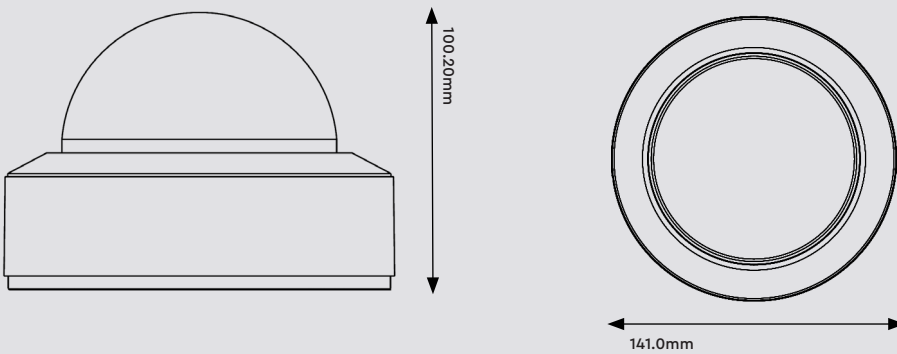

Others

Ingress Protection	IP67 & IK10
Power Supply	DC12V / PoE
Power Consumption	< 9W
Storage Environment	- 30 °C ~ 65°C (-22°F~149°F), Humidity: less than 95 % (non-condensing)
Operating Environment	- 30 °C ~ 60 °C (-22 °F~140°F) Humidity: Less than 95 % (Non-Condensing)
Dimensions	141 × 100.2 mm
Weight	Approx. 0.93 Kg
Installation	Ceiling mounting; Wall mounting

Dimensions

Accessories

WJBVDV
Junction Box – White

WIPCVDV
Ceiling Mount
Bracket – White

WIPMPCM
Multi-Purpose Corner
Mount Bracket – White

WIPMPPM
Multi-Purpose Pole
Mount Bracket – White