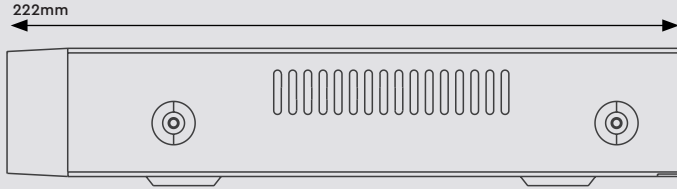

Others

Power Supply	DC12V / 1.5A	DC12V / 2A
Consumption	≤ 10W (Without HDD)	≤ 15W (Without HDD)
Working Environment	-10~50°C, 10%~90% (Humidity)	
Dimensions	255 × 222 x 42 mm	255 × 234 x 42 mm

Dimensions