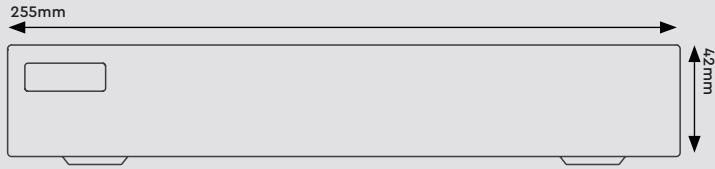

Others

Power Supply	DC12V / 1.5A	DC12V / 2A
Consumption	≤ 10W (Without HDD)	≤ 15W (Without HDD)
Working Environment	-10~50°C, 10%~90% (Humidity)	
Dimensions	255 × 222 x 42 mm	255 × 234 x 42 mm

Dimensions