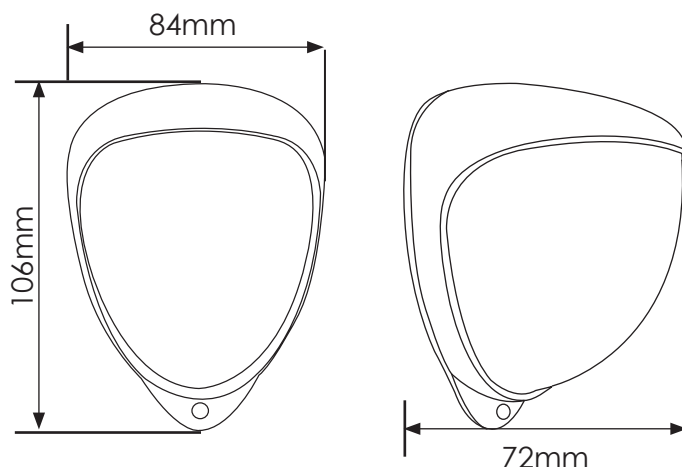

$\pm 90^\circ$ horizontal and $\pm 45^\circ$ vertical aim adjustment

Conformally coated electronics for enhanced UV and moisture resilience

END USER BENEFITS

IP55 rated

Easy to install

Minimum maintenance

Covert detection

Adjustable range selection

DIMENSIONS

Please note GJD reserve the right to change the information within this document, without notice.

www.gjd.co.uk | info@gjd.co.uk | +44 (0) 1706 363 998

Unit 2 Birch Business Park, Whittle Lane, Heywood, Greater Manchester, OL10 2SX, UK