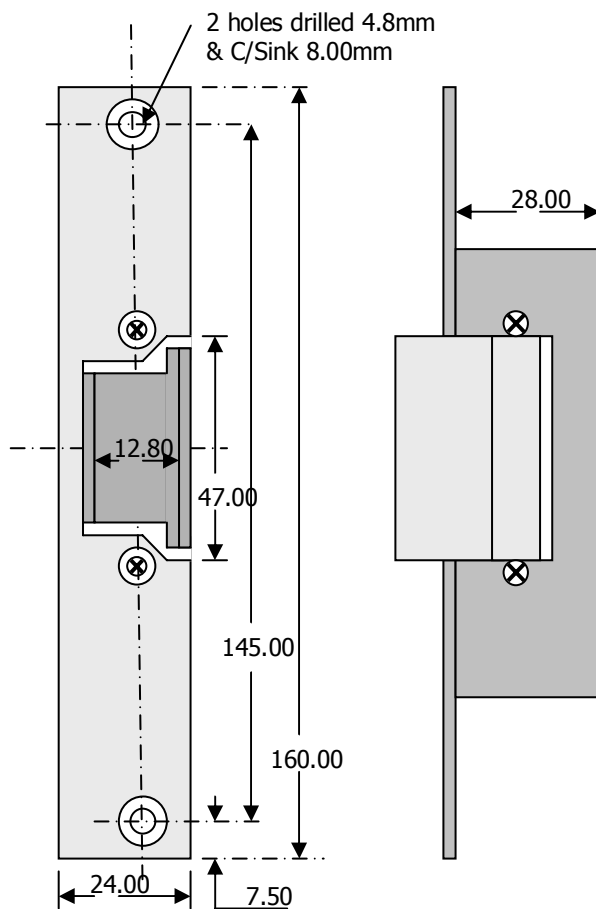

GDR Glass Door Release

- Fail Safe
- 12vDC @ 200mA
- Suitable for 10-12mm Glass
- Mortice Fitting

SPECIALIZED SECURITY PRODUCTS Ltd
Units 18-20 Park Farm Industrial Estate Ermine Street, Buntingford, Herts SG9 9AZ
Tele: 01763 273766-273511-274223
Fax: 01763 273515