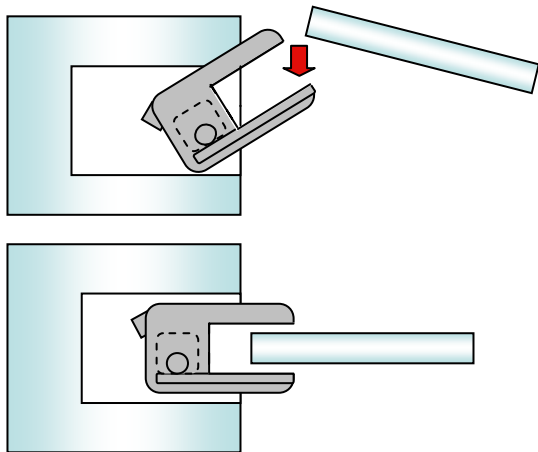

GDR Glass Door Release

- Fail Safe
- 12vDC @ 200mA
- Suitable for 10-12mm Glass
- Mortice Fitting

SPECIALIZED SECURITY PRODUCTS Ltd
Units 18-20 Park Farm Industrial Estate Ermine Street, Buntingford, Herts SG9 9AZ
Tele: 01763 273766-273511-274223
Fax: 01763 273515