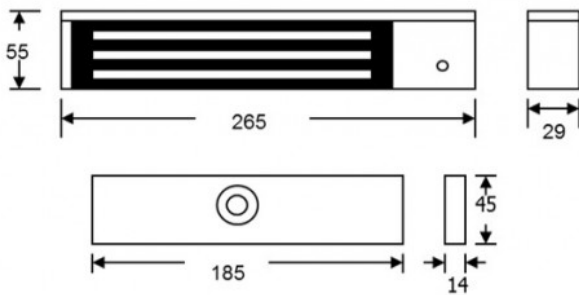

EM07

**MIDI MONITORED SINGLE MAGLOCK 12/24VDC**

Midi single lock-monitored magnetic lock. Up to 364kg holding force for indoor applications. Monitoring provides LED lock status indication and relay contacts for signalling.

**FEATURES**

- Dual voltage
- Surface mount
- Current draw: 500mA @ 12Vdc/ 250mA @ 24Vdc
- Top plate, armature and fixings included
- Silver anodised aluminium
- Lock monitored
- Door status monitoring available
- Up to 364kg (800lb) holding force