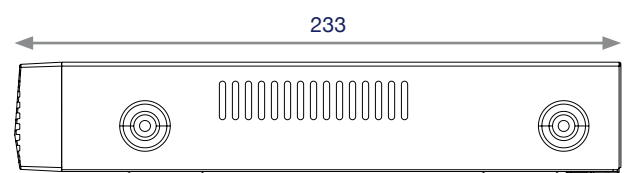

Dimensions (mm)

Specification

Model Number	WONVR14P5	WONVR18P5
Compression	Standard H.265, H.264	
System OS	Embedded Linux	
Video Input	4 channel IPC input	8 channel IPC input
IP Input Access / Transfer Bandwidth	32Mbps / 32Mbps	56Mbps / 56Mbps
Network Access Format	5MP / 4MP / 3MP / 1080P / 960P / 720P@25 / 30fps	
Video Output	HDMI x 1 : 1920 x 1080 / 1280 x 1024 / 1024 x 768 VGA x 1 : 1920 x 1080 / 1280 x 1024 / 1024 x 768	
Audio Input	4 channel IPC audio input	8 channel IPC audio input
Audio Local Output	No (HDMI supports the audio output)	
Record Stream	Dual stream recording	
Record Resolution	5MP / 4MP / 3MP / 1080P / 960P / 720P @25 / 30fps	
Record Mode	Manual, Timer, Motion, Sensor	
Simultaneous Playback	4 channel max.	8 channel max.
Search	Time slice / Time / Event / Tag search	
Smart Search	Highlight colours to display the camera record in a certain period of time, different colours refer to different record events	
Function	Play, Pause, FF, FB, Digital zoom, etc	
Alarm Mode	Manual, Sensor, Motion, Exception	
Alarm Input	No	
Alarm Output	No	
Alarm Triggering	Record, Snap, Preset, E-mail, etc.	
Network Interface	RJ45 100 Mbps x 1	
Network Protocol	TCP / IP, PPPoE, DHCP, DNS, DDNS, UPnP, NTP, SMTP	
Immix Supported	Yes, firmware 1.1.0 or later	
Mobile OS	iOS, Android	
Storage	HDD: SATA x 1, up to 6TB per HDD Local backup: U disk, USB mobile HDD Network backup: Yes	
USB	USB 2.0 x 2	
Remote Control	Optional	
Power Supply	DC12V, 1.5A	
Power Consumption	≤6W (Without HDD)	
Working Environment	Temperature: -10°C - 50°C, Humidity: 10% - 90%	
Dimensions	255 (W) x 233 (D) x 42 (H) mm	