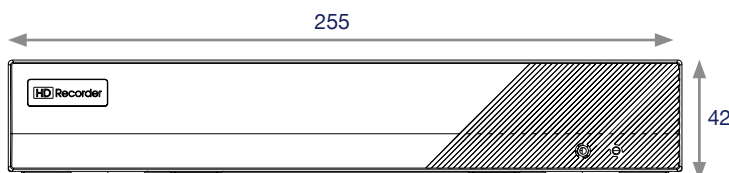

Dimensions (mm)

Specification

Model Number	WONVR14P5	WONVR18P5
Compression	Standard H.265, H.264	
System OS	Embedded Linux	
Video Input	4 channel IPC input	8 channel IPC input
IP Input Access / Transfer Bandwidth	32Mbps / 32Mbps	56Mbps / 56Mbps
Network Access Format	5MP / 4MP / 3MP / 1080P / 960P / 720P@25 / 30fps	
Video Output	HDMI x 1 : 1920 x 1080 / 1280 x 1024 / 1024 x 768 VGA x 1 : 1920 x 1080 / 1280 x 1024 / 1024 x 768	
Audio Input	4 channel IPC audio input	8 channel IPC audio input
Audio Local Output	No (HDMI supports the audio output)	
Record Stream	Dual stream recording	
Record Resolution	5MP / 4MP / 3MP / 1080P / 960P / 720P @25 / 30fps	
Record Mode	Manual, Timer, Motion, Sensor	
Simultaneous Playback	4 channel max.	8 channel max.
Search	Time slice / Time / Event / Tag search	
Smart Search	Highlight colours to display the camera record in a certain period of time, different colours refer to different record events	
Function	Play, Pause, FF, FB, Digital zoom, etc	
Alarm Mode	Manual, Sensor, Motion, Exception	
Alarm Input	No	
Alarm Output	No	
Alarm Triggering	Record, Snap, Preset, E-mail, etc.	
Network Interface	RJ45 100 Mbps x 1	
Network Protocol	TCP / IP, PPPoE, DHCP, DNS, DDNS, UPnP, NTP, SMTP	
Immix Supported	Yes, firmware 1.1.0 or later	
Mobile OS	iOS, Android	
Storage	HDD: SATA x 1, up to 6TB per HDD Local backup: U disk, USB mobile HDD Network backup: Yes	
USB	USB 2.0 x 2	
Remote Control	Optional	
Power Supply	DC12V, 1.5A	
Power Consumption	≤6W (Without HDD)	
Working Environment	Temperature: -10°C - 50°C, Humidity: 10% - 90%	
Dimensions	255 (W) x 233 (D) x 42 (H) mm	