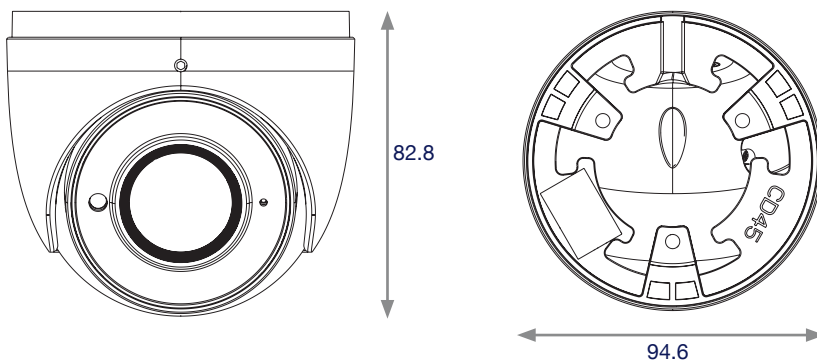

The WHD5EB is a professional, modern eyeball design CCTV camera that boasts '4-in-1' technology (AHD / TVI / CVI / CVBS) and utilises a 2.8mm lens. The camera offers IP67 protection and up to 30m viewing when the IR illumination is switched on.

WHD5EB

Key Features

- 5MP @ 20fps / 4MP @ 30fps image, high resolution, true colour
- Switchable AHD, TVI, CVI, CVBS (960H) output
- CMOS progressive scan, improves moving object capture
- Supports OSD menu
- High speed, long distance and real time transmission
- Auto colour to B&W at low illumination
- Supports ICR switch, true day / night, WDR
- Supports noise reduction function
- 20 ~ 30m IR night view distance
- IP67 ingress protection
- Supports COC

Dimensions (mm)

Specification

Model Number	WHD5EB
Camera	
Image Sensor	1 / 2.7" CMOS
Image Size	2560 x 1936
Image System	PAL / NTSC
Resolution	5MP
Electronic Shutter	Auto
Minimum Illumination	Colour : 0.01 Lux @ F1.2, AGC ON, B&W : 0 Lux with IR
Lens	2.8 mm
Lens Mount	M12
S / N Ratio	≥52dB (AGC Off)
Frame Rate	5MP @ 20fps
Video Output	AHD / TVI / CVI / CVBS
Functions	
IR Distance	20 ~ 30 m
Function Control	OSD (COC Control)
Day & Night	ICR
Digital WDR	Yes
Digital NR	Yes
AGC	Yes
Auto White Balance	Yes
BLC	Yes
LSC	Yes
HLC	Yes
Mirror	Yes
Defog	No
Sharpness	Yes
Smart IR	Yes
Image Setting	Yes
Defect Correction	Auto
Language	13 languages
Angle Adjustment	Pan: 0°~360°, Tilt: 0°~75°, Rotation: 0°~360°
Others	
Ingress Protection	IP67
Power Supply	DC12V (± 10%)
Power Consumption	IR Off : < 1W, IR On : < 4W
Working Environment	- 30°C ~ 50°C, 10 % ~ 90 % (Relative Humidity)
Dimensions	94.6 x 82.8 mm
Weight	Approximately 0.39Kg (Net)