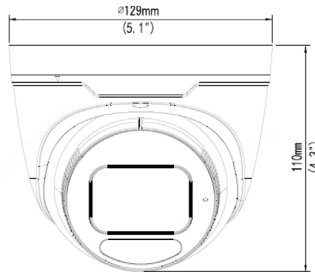

NDAA Compliant Varifocal IP Turret Cameras

VIP-T5MP27V135IRM, VIP-T8MP28V12IRM