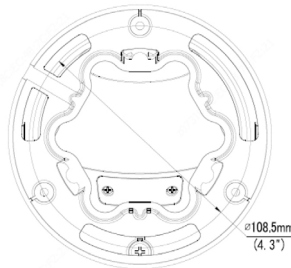

NDAA Compliant Varifocal IP Turret Cameras

VIP-T5MP27V135IRM, VIP-T8MP28V12IRM