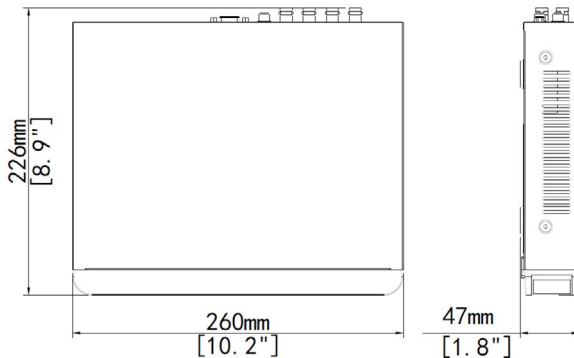

NDAA Compliant 4/8/16 Channel NVRs

VIP-NVR0408MP, VIP-NVR0808MP & VIP-NVR1608MP