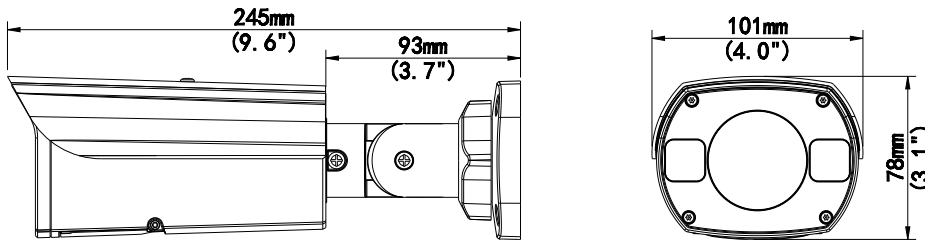

# NDAA Compliant 1/2.7" & 1/2.8" Motorised Varifocal Bullet Cameras

VIP-B2MP27V135IRAUAL, VIP-B5MP27V135IRAUAL & VIP-B8MP28V12IRAUAL