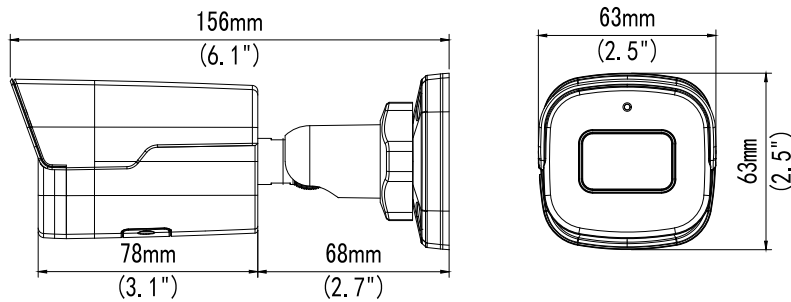

NDAA Compliant 1/2.7" Fixed 2.8mm Bullet Cameras

VIP-B5MP28IRM & VIP-B8MP28IRM

KEY FEATURES

NDAA compliant - NOVATEK chipset

5 and 8MP fixed 2.8mm bullets

Low light sensitive

IR up to 40m

IP67 ingress protection

H.264/H.265 triple streaming

ONVIF compliant ONVIF Profile S, G and T

Storage - microSD card up to 256GB

Corridor mode

Internal mic only

Analytics including: cross line, intrusion, enter and leave area detection

Vista's VIP series of IP cameras are fully NDAA compliant, allowing you peace of mind in offering one, consistent range that satisfies requirements across both private business and public sector projects.

The cameras are a great choice for small to medium environments where a visible deterrent and versatility are required.

The VIP fixed focal length bullet cameras offer detailed 5 or 8MP image resolution and an IP67 rated against water and dust.

They can deliver up to 3 streams in multiple formats inc. H.264, allowing you to optimise the quality of the video based on application. The latest H.265 technology reduces the levels of bandwidth and storage required. IR up to 40m provides low light technology

Other features include Edge storage via MicroSD card slot that can take cards up to 256gb, PoE and an internal microphone.

Accompanying the VIP series of cameras is the VIP series of IP NVR recorders - also NDAA compliant.

To learn more about Vista's NDAA compliant video surveillance products please visit www.norbain.com/brands/vista