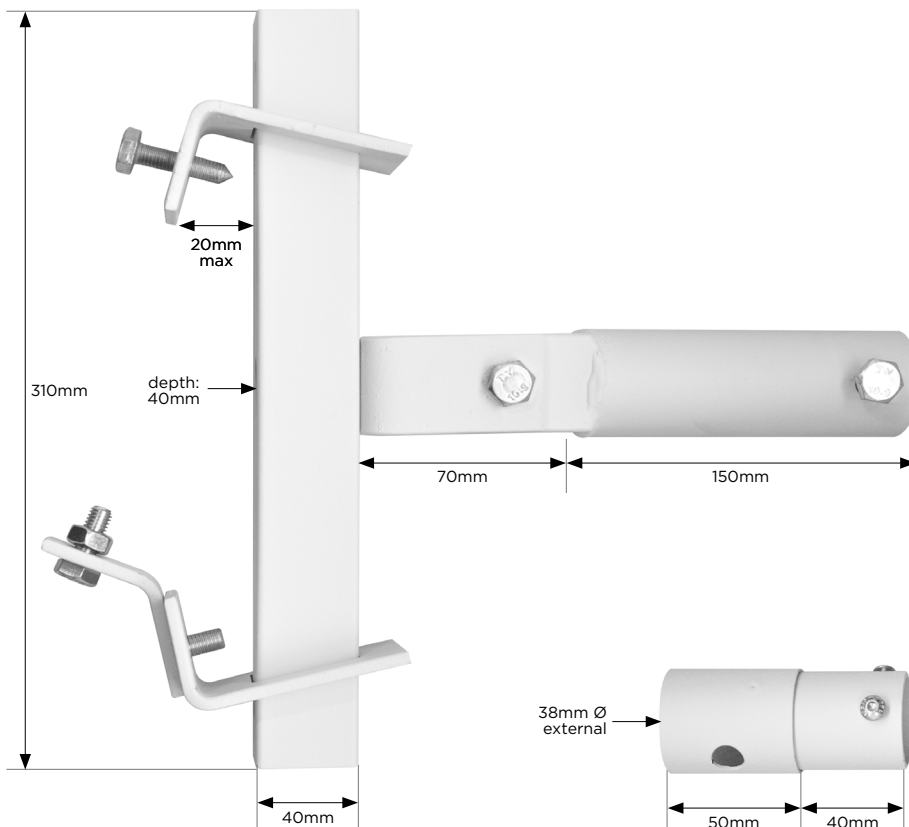

VDM-IPMGA(VW)

INTERNAL GIRDER ADAPTOR FOR PENDANT MOUNT OF DOME CAMERAS

MODELS IN THIS RANGE

0476080 VDM-IPMGA(VW)

OPTIONS FOR USE WITH BRACKET

0476060 VDM-2MP (VW)

2m pole, Vista White

0718900* VPL-IPMAW

Pole mount adaptor, White

0472160* VPP-IPMA

Pole mount adaptor, white

0718890* VXID-IPMAW

Pole adaptor for Vista\Xeno

COMPATIBLE CAMERAS

Dependant on bracket chosen

TECHNICAL SPECIFICATION

Model	VDM-IPMGA(VW)
Construction	Mild steel
Base plate	girder
Camera base	Dependant on bracket chosen*
Environment	Internal use
Finish	Powder coat
Colour	White
Weight (net)	2.16Kg
Weight (gross)	2.26Kg