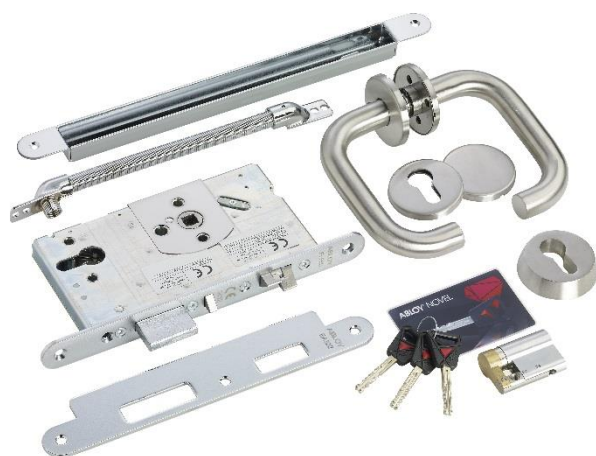

ABLOY EL561KIT

Abloy EL561, futura handle set, concealed door loop and Novel cylinder

The EL561 kit comprises EL561 lock case, internal lever handle set, Novel cylinder and concealed door loop. Enables controlled access from both sides of the door.

Features

- Fail safe/fail secure
- Access controlled handle on both sides
- Dead bolt locking
- Non handed
- 'Futura' stainless steel handle set
- Includes Novel cylinder with 3 keys
- Suitable for wooden or metal doors
- Suitable for fire-rated doors
- Monitored

Technical Information

- Voltage: 12/24Vdc
- Current draw: 350mA @ 12Vdc/250mA @ 24Vdc
- Backset: 65mm std (other sizes available)
- Meets EN1634-1

Related Products

ABLOY EL560KIT

DG500

ABLOY EL561KIT-SSP

PSU3A-12(B)