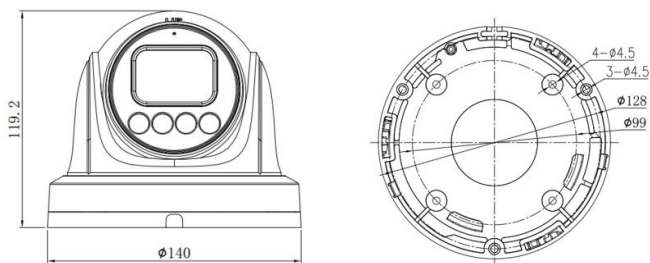

DIMENSIONS (MM)

ACCESSORIES