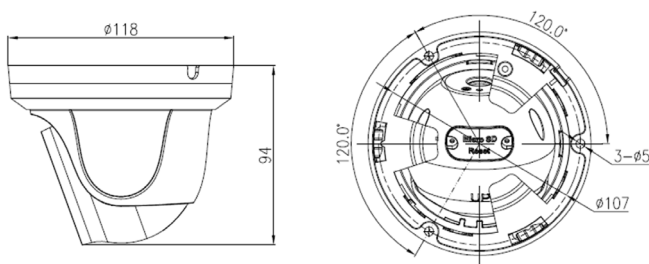

DIMENSIONS (MM)

ACCESSORIES

0070-11811
Junction Box

0070-11821
Pendant Cap

0070-11841
Pendant Mount

0070-11831
Wall Mount

0070-11832
Wall Mount

0070-11852
Pole Mount

0070-11861
Corner Mount

Wolf Network Camera

5MP Fix Lens – day & night colour

SPECIFICATION	
CAMERA	
Image Sensor	1/2.8" Progressive Scan CMOS
Max. Resolution	5MP (2592×1944)
Electronic Shutter	Auto/Manual, 1/5 ~ 1/20,000s
Min. illumination	Color: 0.003 Lux (F1.0, AGC ON), 0 Lux with Light on
Day & Night	IR cut filter
Illumination Distance	Up to 30 m (98.4 ft)
Illumination On/Off Control	Auto/Manual
Pan/Tilt/Rotation Range	Pan: 0° ~ 355°, Tilt: 0° ~ 80°, Rotation: 0° ~ 360°
LENS	
Lens Type	Fixed focus
Iris	Fixed Iris
Focal Length	2.8 mm / 4 mm
F Number	F1.0 / F1.0
Angle of View	H: 93.4°, V: 69.1° / H: 75.7°, V: 54.6°
VIDEO	
Streaming Capability	3 Streams
Stream/Frame Rate	Stream1: 2592×1944, 2592×1520, 1920×1080, 1280×720 @ 25/30fps Stream2: D1, VGA, CIF @ 25/30fps Stream3: VGA, CIF, QVGA @25/30fps
Bit Rate Control	CBR/VBR
Bit Rate	Stream1: 200kbps~12Mbps Stream2: 100kbps~6Mbps Stream3: 100kbps~3Mbps
Region of Interest	Off/On (8 Zone, Rectangle)
Smart Encode	Support
IMAGE	
Image Adjustment	Brightness, Sharpness, Contrast, Saturation adjustable
Aisle Mode	Support
Mirror	Support
White Balance	Auto/Manual
Day/Night Setting	Auto, Day, Night, Time
Smart IR	Support
Noise Reduction	2D/3D DNR
Image Enhancement	HLC, BLC, Defog
Wide Dynamic Range	True WDR
S/N Ratio	55dB
Motion Detection	Support
Privacy Masking	Support