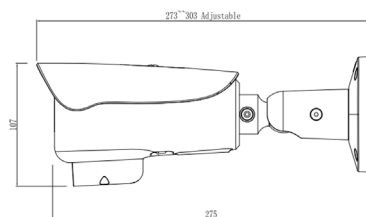

### KEY FEATURES

- 1/2.8" progressive scan CMOS
- Max. 5MP(2592×1944) @25/30fps resolution
- WDR, 3D DNR, ROI, HLC, BLC, Defog
- Support face, human, vehicle detection and capture
- Smart events: intrusion, single line crossing, double line crossing, loitering, wrong way, people counting
- Built-in microphone and speaker
- Supports strobe-light and audible alarms linkage to warn intruders off
- 1/1 audio in/out, 1/1 alarm in/out
- Smart IR up to 40m
- Built-in SD card slot, IP66, PoE

### DIMENSIONS (MM)