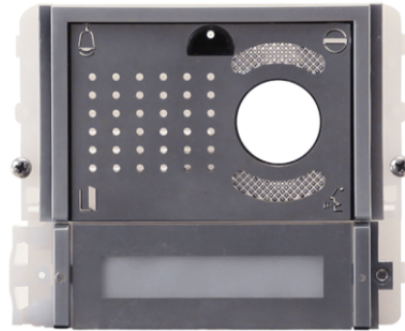

33412M

IKALL METAL VIDEO MODULE - 2 BUTTONS

Module designed for audio/video speaker unit, with stainless steel finish. Nameplates with LED lighting (options: blue, white or off). To be fitted with a suitable video entry speaker unit depending on the cabling system used. Dimensions 112x89.5x32 mm.

33412M

IKALL METAL VIDEO MODULE - 2 BUTTONS

GENERAL DATA

Height (mm)	89.5
Width (mm)	112
Depth (mm)	32
Product color	Black RAL9005
Flush-mounted	Yes
Wall-mounted	Yes

ENVIRONMENTAL AND COMPLIANCE FEATURES

Operating temperature (°C)	-25 ÷ 55
----------------------------	----------