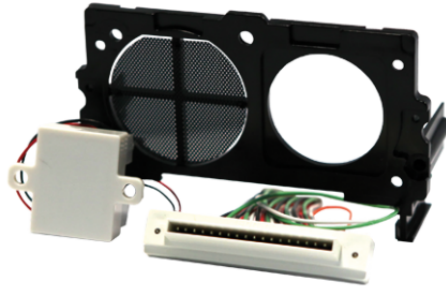

**1250IA****ACCESSORY FOR MOUNTING IKALL AUDIO UNITS ON SING.-  
PLATE PAN.**

Accessory allowing the installation and use of Ikall audio modules part. 1622, 1622VC, 1622VCF and 1682 on single-plate panels and N, AV/4 series. Fitted with a voltage reducer for powering festoon lamps if used with power supply unit 1595 or 1207.

**1250IA**

**ACCESSORY FOR MOUNTING IKALL AUDIO UNITS ON SING.-  
PLATE PAN.**