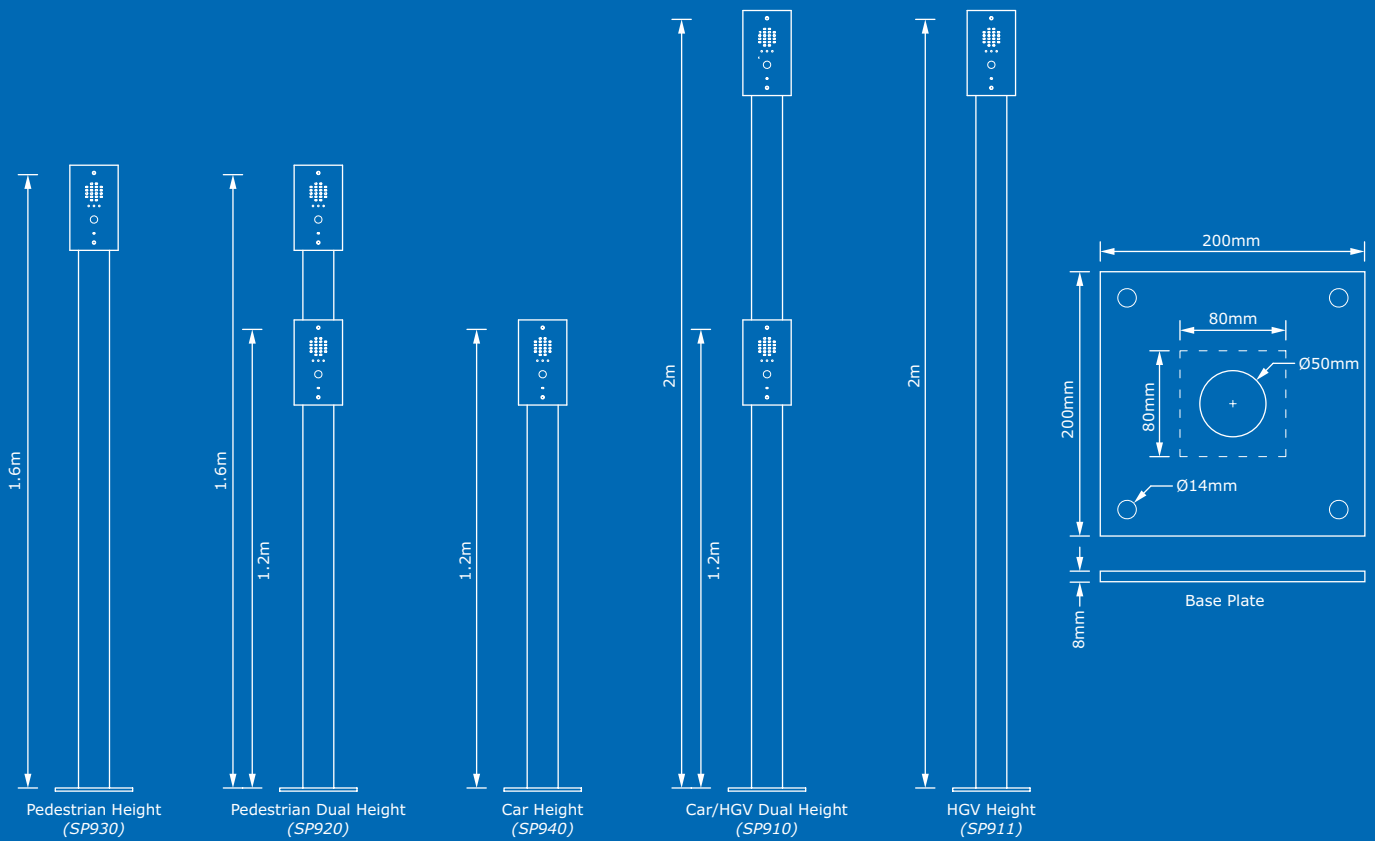

All Post are manufactured from 80mm x 80mm brushed stainless steel and incorporate a substantial 200mm x 200mm x 8mm base plate with 4 x 14mm diameter fixing holes to secure the unit.

A range of post mount boxes are available separately to suit the Videx VR120 and 4000 series panels. Special boxes for other panels are also available upon request.

The five options available are: Pedestrian height at 1.6m tall, Pedestrian Dual height at 1.2m and 1.6m tall, Car height at 1.2m tall, Car/HGV Dual height at 1.2m and 2m tall and the HGV height at 2m tall.

www.videxuk.com

There are five posts to choose from, all of which incorporate universal product mounting fixtures which allow the attachment of the door panels or access control units.

Model*	System	Description
SP930	All	Pedestrian height post (1.6m)
SP920		Pedestrian Dual height post (1.2m and 1.6m)
SP940		Car height post (1.2m)
SP910		Car/HGV Dual height post (1.2m and 2m)
SP911		HGV height post (2m)
SMP4881	4K Series	S/S post mounting plate for 4881 back box
SMP4882		S/S post mounting plate for 4882 back box
SMP4883		S/S post mounting plate for 4883 back box
SMP4884		S/S post mounting plate for 4884 back box
SMP4886		S/S post mounting plate for 4886 back box
SMP4889		S/S post mounting plate for 4889 back box
SBB120x220	VR120 Range	S/S box for 120mm x 220mm panels
SBB120x280		S/S box for 120mm x 280mm panels
SBB120x400		S/S box for 120mm x 400mm panels
SBB120x500		S/S box for 120mm x 500mm panels
SBB835	VR Digital Range	S/S box for audio VR digital panels
SBB840		S/S box for audio/prox VR digital panels or video VR digital panels
SBB845		S/S box for video/prox VR digital panels