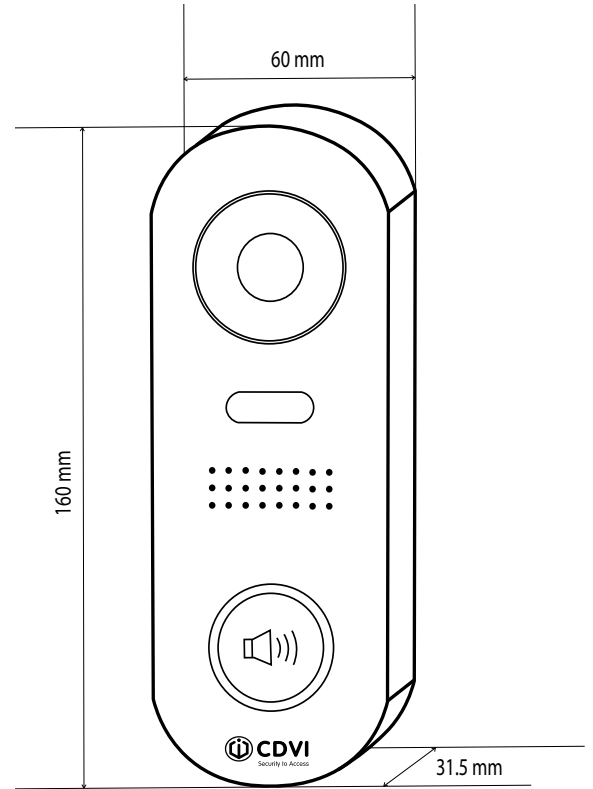

Product Specifications

Material:	Stainless steel panel
Mounting:	Surface mount
Unlocking time:	1 to 99s
Camera:	Type 1/3.7" Ultra Sense, ISP with 77dB WDR 170° fisheye lens
Wiring:	Cat5e or Cat6e
Wiring distance:	100m
Relay circuits:	1

Electrical Specifications

Power source:	PoE (IEEE 802.3af Class 0)
Lock power supply:	12Vdc, 250mA (Internal power - fail safe only) (Dry contact - fail safe or fail secure)

**Download the app
today!**

Search: VDP Connect

All the information contained within this document (pictures, drawings, features, dimensions, specifications), could be perceptibly different and can be changed without prior notice. Published: 20 August 2021. CDVI_CDVI-91IP_DS_01_EN_A4_C