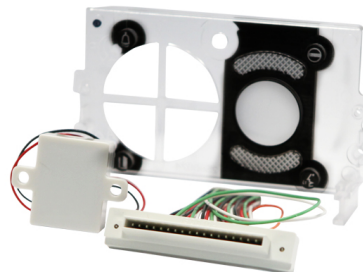

ACCESSORY FOR AUDIO/VIDEO GROUP ASSEMBLING

Accessory allowing the installation and use of Ikall audio/video modules art. 4680, 4680C, 4680K, 4680KC, 4675 and 4673 on single-plate entrance panels in general. Fitted with a voltage reducer for powering festoon lamps if used with power supply unit 1595 or 1207.

Compatibility

| | |
|--------------------------|-----|
| Video door entry family: | Yes |
| Simplebus Top system: | Yes |
| Simplebus Color system: | Yes |
| Simplebus 2 system: | Yes |
| Vip system: | Yes |
| Traditional system: | Yes |