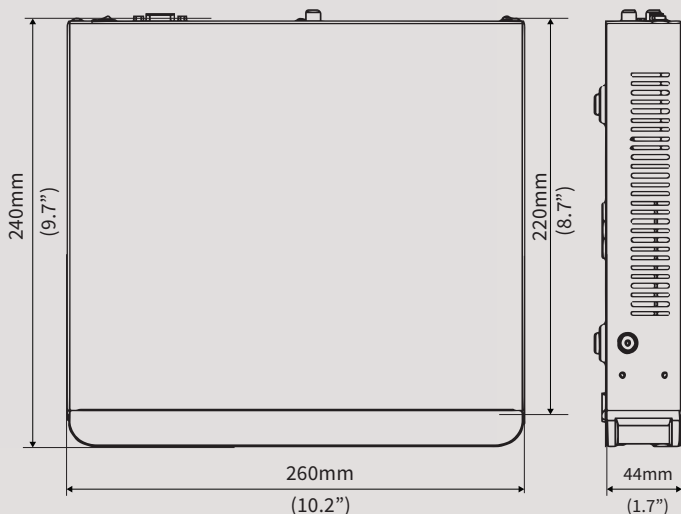

DIMENSIONS

Software Interface Mobile & CMS

CMS Menu

Playback

Mobile app

Playback /Live View

SPECIFICATION

Model	UNVR301-08-P8
Video/Audio Input	
IP Video Input	8-ch
Two-way Audio Input	1-ch, RCA
Network	
Incoming Bandwidth	60Mbps
Outgoing Bandwidth	64Mbps
Remote Users	128
Protocols	P2P, UPnP, NTP, DHCP, PPPoE
Video/Audio Output	
HDMI/VGA Output	HDMI: 4K (3840x2160) /30Hz, 1920x1080p /60Hz, 1920x1080p /50Hz, 1600x1200 /60Hz, 1280x1024 /60Hz, 1280x720 /60Hz, 1024x768 /60Hz VGA: 1920x1080p /60Hz, 1920x1080p /50Hz, 1600x1200 /60Hz, 1280x1024 /60Hz, 1280x720 /60Hz, 1024x768 /60Hz
Recording Resolution	8MP/6MP/5MP/4MP/3MP/1080p/960p/720p/D1/2CIF/CIF
Audio Output	1-ch, RCA
Synchronous Playback	8-ch
Corridor Mode Screen	1/3
Decoding	
Decoding format	Ultra 265, H.265, H.264
Live view / Playback	8MP/6MP/5MP/4MP/3MP/1080p/960p/720p/D1/2CIF/CIF
Capability	1 x 4K@30, 2 x 4MP@30, 4 x 1080p@30, 8 x 720p@30, 16 x D1
Hard Disk	
SATA	1 SATA interface
Capacity	up to 8TB for each disk
Smart	
VCA Detection	Face detection, Intrusion detection, Cross line detection, Audio detection, Defocus detection, Scene change detection, Auto tracking
VCA Search	Face search, Behavior search
Statistical Analysis	People counting
External Interface	
Network Interface	1 RJ-45 10M/100M self-adaptive Ethernet Interface
USB Interface	Rear panel: 2 x USB2.0, Front panel: 1 x USB2.0
Alarm In	4-ch
Alarm Out	1-ch
PoE	
Interface	8 independent 100 Mbps PoE network interfaces
Max Power	Max 30W for single port Max 108W in total (13.5W for each)
Supported Standard	IEEE 802.3at, IEEE 802.3af
General	
Power Supply	52V DC Power Consumption: ≤ 5 W(without HDD)
Working Environment	-10°C ~ +55°C (+14°F ~ +131°F), Humidity ≤ 90% RH(non-condensing)
Dimensions	260mm ×240mm × 44mm (10.2" ×9.4" ×1.7")
Weight (without HDD)	≤ 1.12 Kg (2.47 lb)