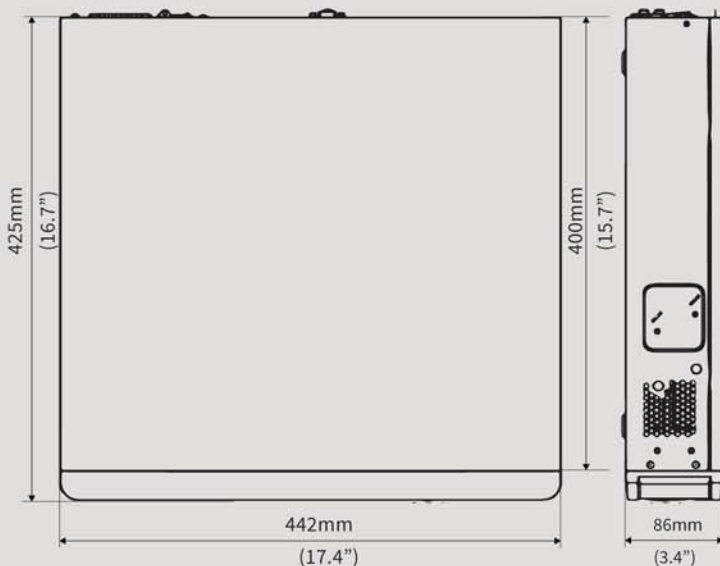

DIMENSIONS

Software Interface Mobile & CMS

CMS Menu

Playback

Mobile app

Playback /Live View

Model	UNVR308-64
Video/Audio Input	
IP Video Input	32-ch
Two-way Audio Input	1-ch, RCA
Network	
Incoming Bandwidth	320Mbps
Outgoing Bandwidth	320Mbps
Remote Users	128
Video/Audio Output	
HDMI/VGA Output	HDMI1/VGA: 1920x1080p /60Hz, 1920x1080p /50Hz, 1600x1200 /60Hz, 1280x1024 /60Hz, 1280x720 /60Hz, 1024x768 /60Hz HDMI2: 4K (3840x2160) /60Hz, 4K (3840x2160) /30Hz, 1920x1080p /60Hz, 1920x1080p /50Hz, 1600x1200 /60Hz, 1280x1024 /60Hz, 1280x720 /60Hz, 1024x768 /60Hz
Recording Resolution	12MP/8MP/6MP/5MP/4MP/3MP/1080p/960p/720p/D1/2CIF/CIF
Audio Output	1-ch, RCA
Synchronous Playback	16-ch
Decoding	
Compression	H.265/H.264
Live view / Playback	12MP/8MP/6MP/5MP/4MP/3MP/1080p/960p/720p/D1/2CIF/CIF
Capability	4 x 12MP@20, 4 x 4K@30, 8 x 4MP@20, 16 x 1080p@25, 32 x 720p@25
Hard Disk	
SATA	4 SATA interfaces
Capacity	up to 8TB for each HDD
External Interface	
Network Interface	2 RJ-45 10M/100M/1000M self-adaptive Ethernet Interface
Serial Interface	1 x RS485
USB Interface	Front panel: 2 x USB2.0 Rear panel: 1 x USB3.0
Alarm In	16-ch
Alarm Out	4-ch
Power Output	12 VDC
PoE	
Interface	16 independent 100 Mbps PoE network interfaces
Max Power	Max 30W for single port Max 200W in total (12.5W for each)
Supported Standard	IEEE 802.3at
General	
Power Supply	100 ~ 240 VAC
Consumption (without HDD)	≤ 20 W
Working Temperature	-10°C ~ + 55°C (+14°F ~ +131°F)
Working Humidity	10% ~ 90%
Dimensions	86 × 442 × 425mm (3.4" × 17.4" × 16.7")
Weight (without HDD)	≤ 5.24 Kg (11.55 lb)