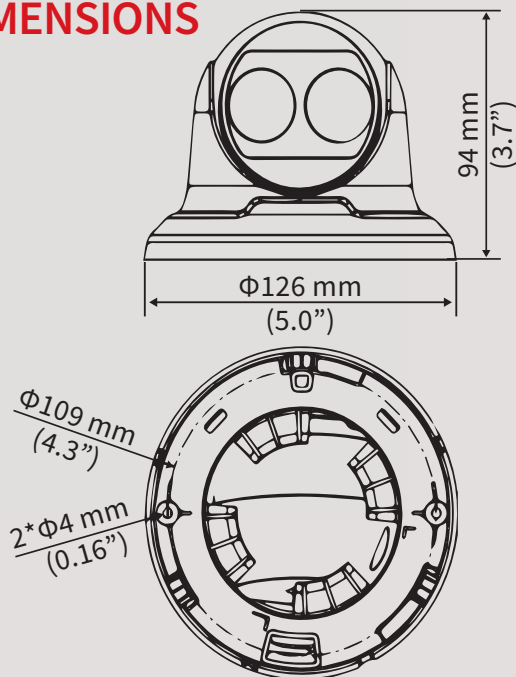

- Ultra 265,H.265,H.264,MJPEG
- ROI (Region of Interest)

Structure

- Wide temperature range: -30°C to 60°C (-22°F to 140°F)
- Wide voltage range of $\pm 25\%$
- IP67
- 3-Axis

Network

- ONVIF Conformance

DIMENSIONS

BRACKETS

Wall mount + Junction box
Code: [UTR-JB07/WM03- A-IN](#)

Junction Box
Code: [UTR-JB03-C-IN](#)

SPECIFICATION

Camera	UIPC3614LR3-PF28-D				
Sensor	1/3", 4.0 megapixel, progressive scan, CMOS				
Lens	2.8mm@F2.0				
DORI Distance	Lens	Detect(m)	Observe(m)	Recognize(m)	Identify(m)
	2.8mm	42	16.8	8.4	4.2
Angle of view(H)	104.4°				
Angle of View (V)	54.4°				
Angle of View (O)	135.7°				
Shutter	Auto/Manual, 1~1/100000 s				
Adjustment angle	Pan: 0°~360°		Tilt: 0°~90°		Rotate: 0°~360°
Min. Illumination	Colour: 0.03 Lux (2.0, AGC ON)		0 Lux with IR		
IR Range	Up to 30m (98 ft) IR range				
Day/Night	IR-cut filter with auto switch (ICR)				
S/N	>52dB				
WDR	DWDR				
Noise Reduction	2D/3D				
Video					
Video Compression	Ultra 265,H.265,H.264,MJPEG				
Frame Rate	Main Stream:4MP (2592*1520): Max. 20 fps;				
	Sub Stream:720P (1280*720): Max. 30 fps;				
	Third Stream:D1 (720*576): Max. 30 fps				
HLC	Supported				
BLC	Supported				
OSD	Up to 4 OSDs				
Privacy Mask	Up to 8 areas				
ROI	Up to 2 areas				
Motion Detection	Up to 4 areas				
Network					
Protocols	IPv4,IGMP,ICMP,ARP,TCP,UDP,DHCP, RTP,RTSP,RTCP,DNS,DDNS,NTP,FTP,UPnP,HTTP,HTTPS,SMTP, SSL				
Compatible Integration	ONVIF(Profile S),API				
Interface					
Network	10/100M Base-TX Ethernet				
General					
Power	12 V DC±25%, PoE (IEEE802.3 af)				
	Power consumption: Max 4W				
Dimensions (Ø x H)	Φ118x 96 mm (Φ4.6" x 3.8")				
Weight	0.35kg (0.77lb)				
Working Environment	-30°C ~ +60°C (-22°F ~ 140°F), Humidity :10%~90% RH(non-condensing)				
Ingress Protection	IP67				