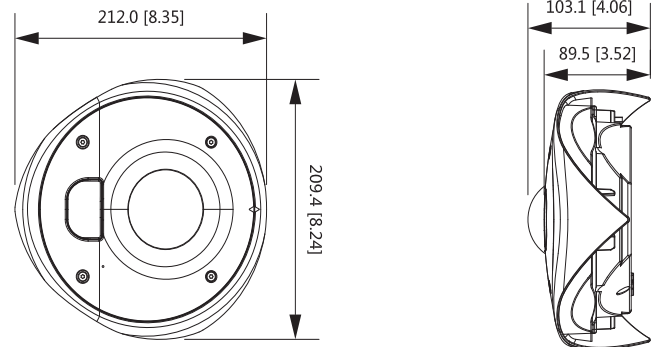

Dimensions (mm[inch])

Power	
Power Supply	12V DC/PoE
Power Consumption	Basic power consumption: 3W (12V DC); 3.6W (PoE) Max. power consumption (ICR + IR full intensity): 9.5W (12V DC); 11.5W (PoE)

Environment	
Operating Temperature	-30°C to +60°C (-22°F to +140°F)
Operating Humidity	≤95%
Storage Temperature	-30°C to +60°C (-22°F to +140°F)
Ingress Protection	IP67; IK10+50J

Structure	
Casing	Metal
Dimensions	209.4 mm × 212.0 mm × 103.1 mm (8.2" × 8.3" × 4.1") (L × W × H)
Net Weight	1365 g (3.0 lb)
Gross Weight	1465 g (3.2 lb)

Ordering Information		
Type	Part Number	Description
2MP Camera	DH-IPC-HCBW8442P	4MP WDR IR Corner Network Camera,PAL
	DH-IPC-HCBW8442N	4MP WDR IR Corner Network Camera,NTSC
	IPC-HCBW8442P	4MP WDR IR Corner Network Camera,PAL
	IPC-HCBW8442N	4MP WDR IR Corner Network Camera,NTSC