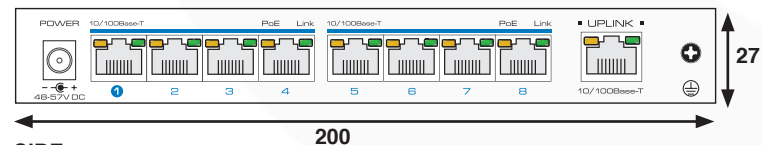

IP8ESP/E

8 Port PoE Ethernet Switch

Key Features

- 8 Port PoE 802.3af/at
- 1x Uplink Port 100Mbps
- 120W PoE Power Budget
- Easy Installation - Unmanaged
- Fast Packet Forwarding

Dimensions (mm)

FRONT

BACK

SIDE

DATASHEET

www.geniecctv.com
sales@geniecctv.com
T: +44 (0) 1707 330 541
F: +44 (0) 1707 330 543

Genie CCTV Ltd.
CCTV House, City Park,
Watchmead,
Welwyn Garden City,
Hertfordshire,
AL7 1LT,
United Kingdom